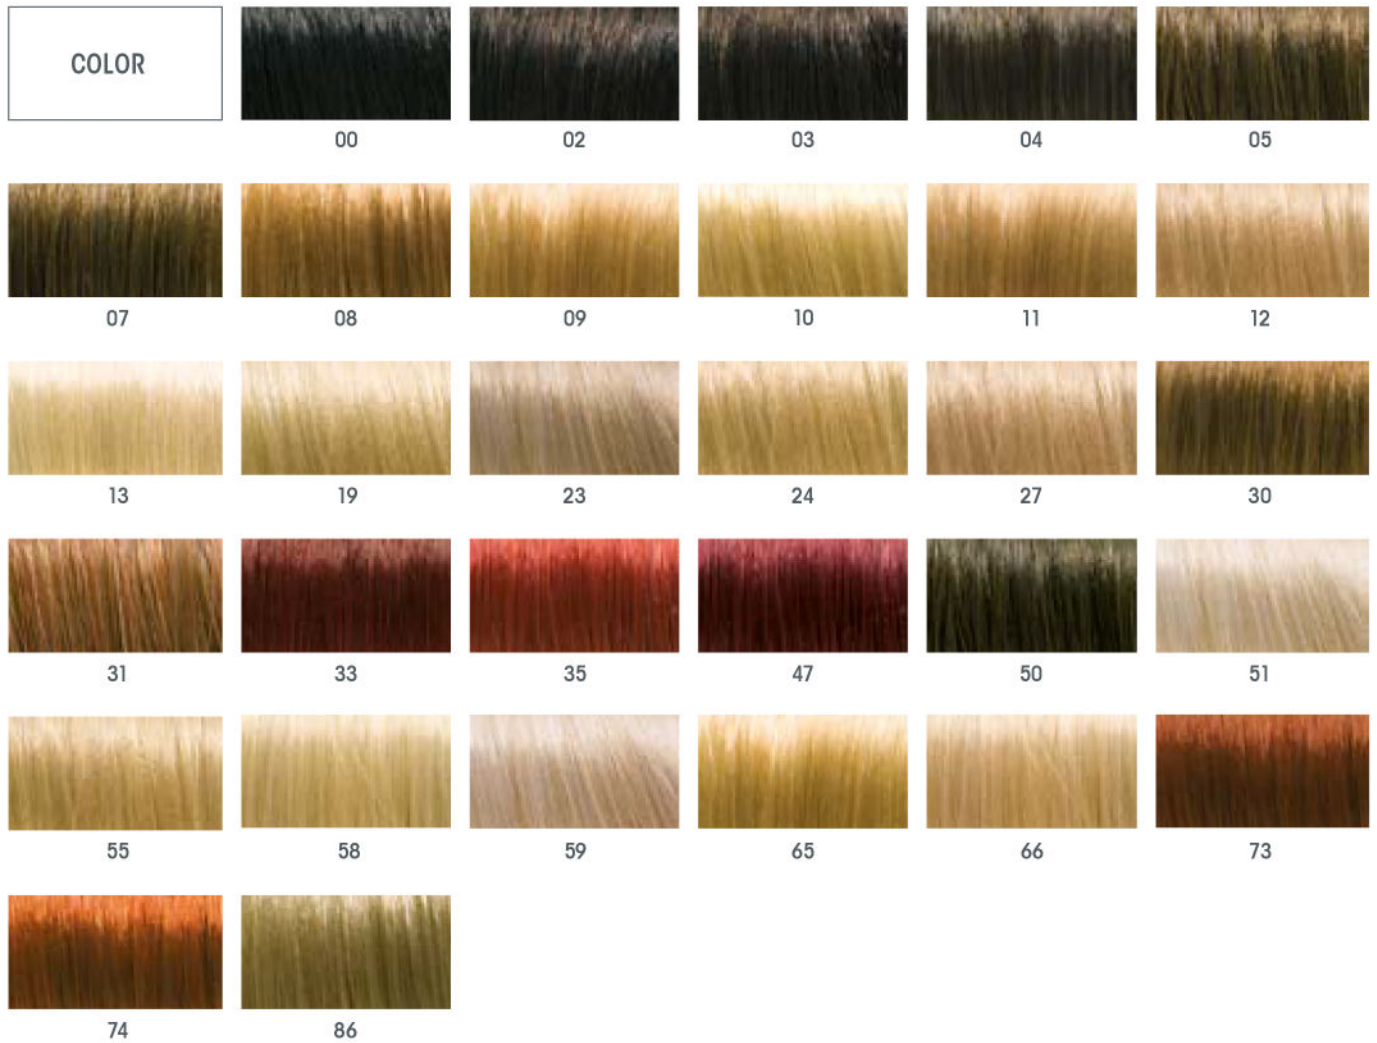

FreeStyler - Colors

STRAND SIZE NO (Normal) / CP (Comfort Point)

* Only in strand size CP and length 16"

Hair Quality & Lengths

5 STARS 12" / 16" / 20"

7 STARS 10" / 14" / 18" / 22"

STRAND SIZE ME (Medium / Nano)

COLOR					
Base/Blend	00/00	02/00	02/04	03/02	03/05
03/07	04/05	05/07	07/08	08/08	08A/08A*
08/19	09/10	10/13	10/19	13/13	19/19
19/23	27/19	27/27	33/33	35/35	47/47
55/66	58/58	59/59	65/09	65/13	66/65
73/74	86/58	86/86			

*Only 5 STARS quality;

Hair Quality & Lengths

5 STAR 12" / 16" / 20"

7 STAR 10" / 14" / 18" / 22"

ROOT SHADOW - STRAND SIZE ME (Medium / Nano)

ROOT	LONG	03	SHORT	LONG	03	SHORT	LONG	08A	SHORT	LONG	08A	SHORT	LONG	08A	SHORT	LONG	08A	SHORT						
COLOR																								
Base/Blend	07/08	07/08	07/08	08/08	08/08	08/08	10/19	10/19	10/19	19/23	19/23	19/23	27/19	27/19	27/19	55/66	55/66	55/66	59/59	59/59	59/59	86/58	86/58	86/58

Hair quality & Lengths

ROOT SHADOW: 5 STAR 12" / 16" / 20" / 24"

Additional colors, lengths and qualities are available by special order!

Please note: Printed colors usually deviate slightly from the color of the actual hair, therefore always use the Hairdreams Color Ring to select your colors. In addition, the selection of available colors may change due to changes in client request and demand.